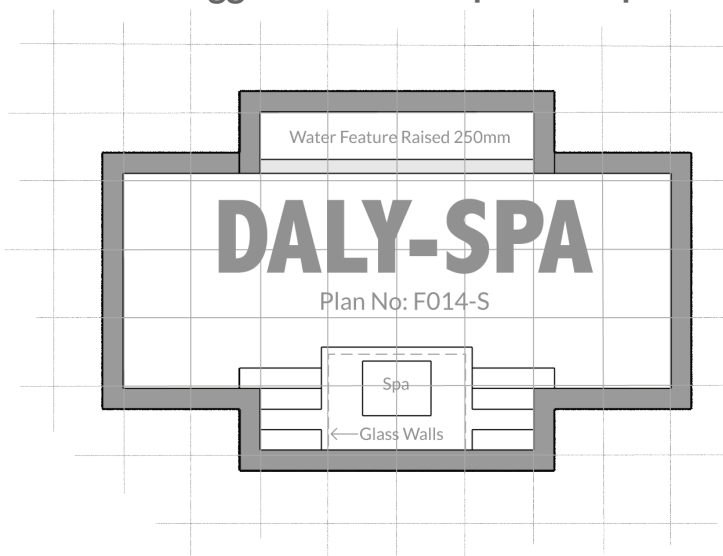

Look For This Symbol

DALY-SPA Plan No: F014-S

Copyright © 2018 Easy Pool Plans
ABN 73894353677 All Rights Reserved

© 2018 Easy Pool Plans

Suggested Landscape Concept

THINGS THAT CAN MAKE A DIFFERENCE

Choose a contractor that takes an interest in the over-all setting for your pool, not just the pool, because the over-all look is important.

Consider an area for sun baking, an area for shade and of course, water. Also consider the impact of legal fencing requirements as you will want the fencing to enhance the view, not detract from the view of your new pool.

You can have this design **custom fitted to your yard** in sizes from 6M up to 12.5M lengths when you call one of our licenced suppliers in the **POOL BUILDERS SHOWCASE SECTION** of www.easypoolplans.com.au