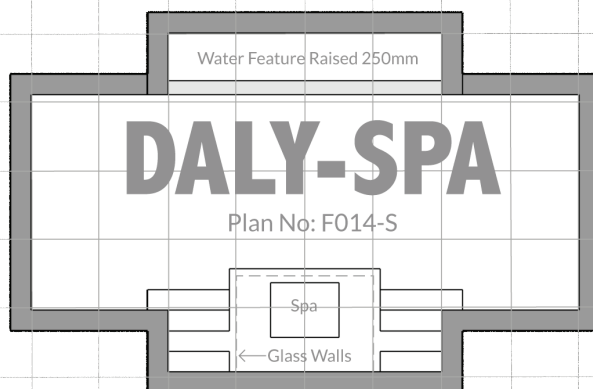

OUTER EDGE CONSTRUCTIONS

NEW HOMES - SPECTACULAR RENOVATIONS
SWIMMING POOLS - LANDSCAPING - OUTDOOR ROOMS

DALY-SPA Plan No: F014-S

Copyright © 2018 Easy Pool Plans
ABN 73894353677 All Rights Reserved

© 2018 Easy Pool Plans

Suggested Landscape Concept

Imagine this concept plan customised to your yard.
We can discuss the possibilities today.

You can have this design **custom fitted to your yard** in sizes from 6M up to 12.5M ...simply call us for a chat: