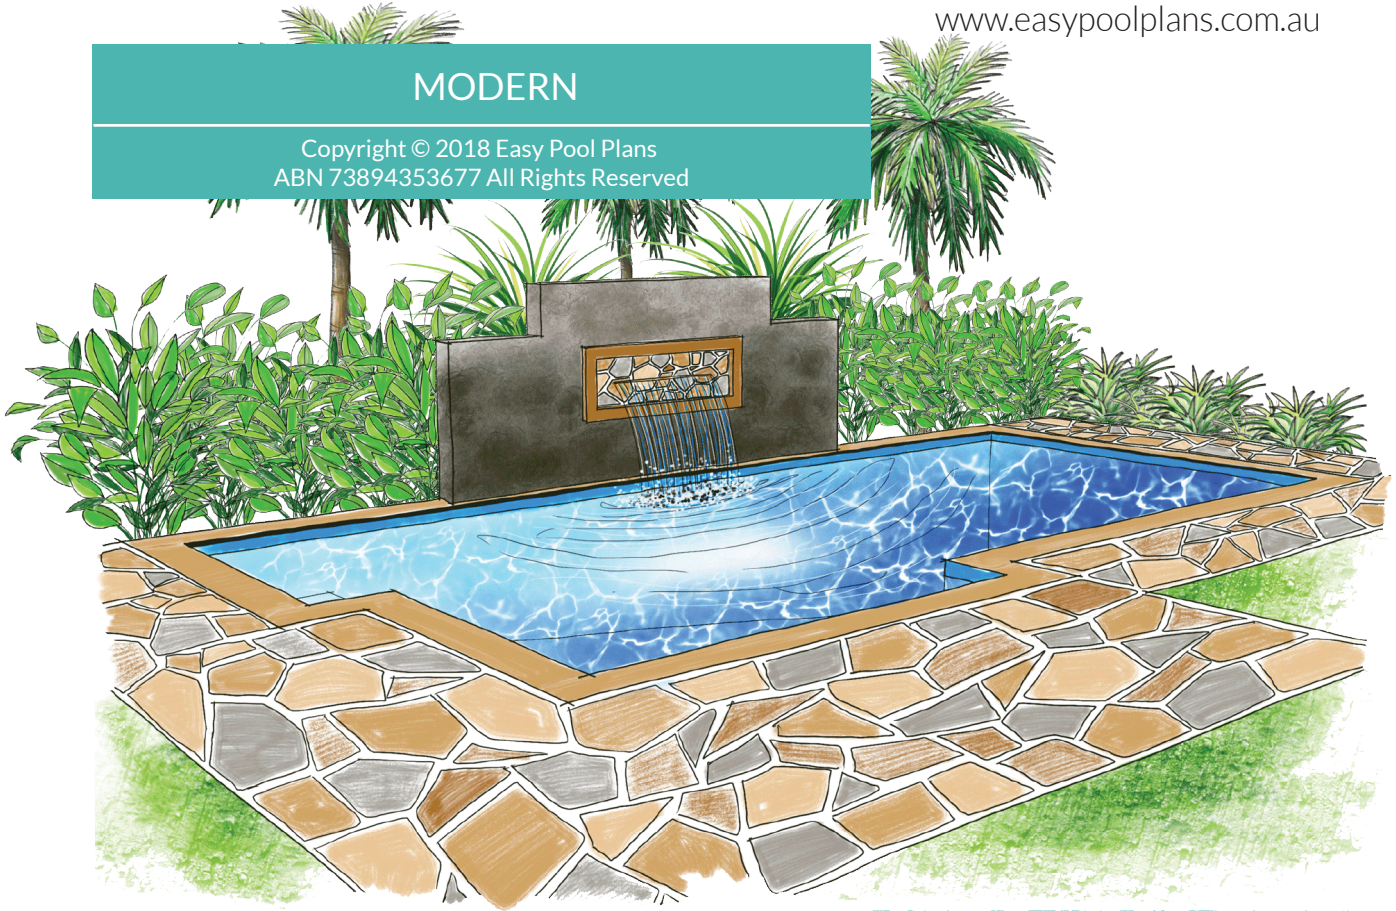

OUTER EDGE CONSTRUCTIONS

NEW HOMES - SPECTACULAR RENOVATIONS
SWIMMING POOLS - LANDSCAPING - OUTDOOR ROOMS

www.easypoolplans.com.au

MODERN
Copyright © 2018 Easy Pool Plans
ABN 73894353677 All Rights Reserved

© 2018 Easy Pool Plans

Suggested Landscape Concept

Imagine this concept plan customised to your yard.
We can discuss the possibilities today.

You can have this design **custom fitted to your yard** in sizes from 6M up to 12.5M ...simply call us for a chat:

We consider an area for sun baking, and for shade, and of course, the all important water. We also consider the impact of legal fencing requirements as you do not want fencing to detract from the view of your new pool.