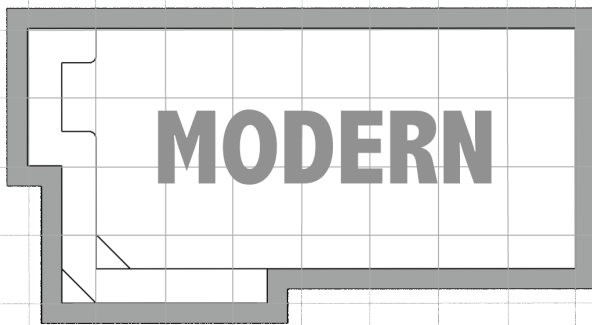

© 2018 Easy Pool Plans

Suggested Landscape Concept

Imagine this concept plan customised to your yard.
We can discuss the possibilities today.

You can have this design **custom fitted to your yard** in sizes from 6M up to 12.5M ...simply call us for a chat: