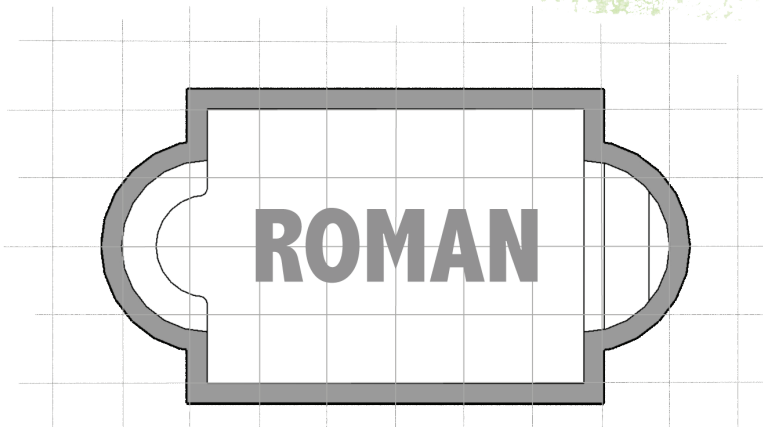

Suggested Landscape Concept

Imagine this concept plan customised to your yard.
We can discuss the possibilities today.

ROMAN POOL

WE CAN MAKE A DIFFERENCE

We take an interest in the over-all setting for your pool, not just the pool, because the over-all look and position are important.

We consider an area for sun baking, and for shade, and of course, the all important water. We also consider the impact of legal fencing requirements as you do not want fencing to detract from the view of your new pool.

When choosing materials, it is usually best to stick to the theme that is already existing around your property. New materials and colours may look great, but upgrading your property to match can get very expensive.

You can have this design **custom fitted to your yard** in sizes from 6M up to 12.5M ...simply call us for a chat:

OUTER EDGE CONSTRUCTIONS

Call Ryan: 0431 242 727

or Email: info@outeredgeconstructions.com.au

Be sure to read the ebook: **'How to Avoid the 5 BIGGEST MISTAKES When You Build Your Pool'**

It could save you thousands $$$
It has a comprehensive checklist as well.

HELPING TO MAKE YOUR BACKYARD YOUR PERSONAL RETREAT