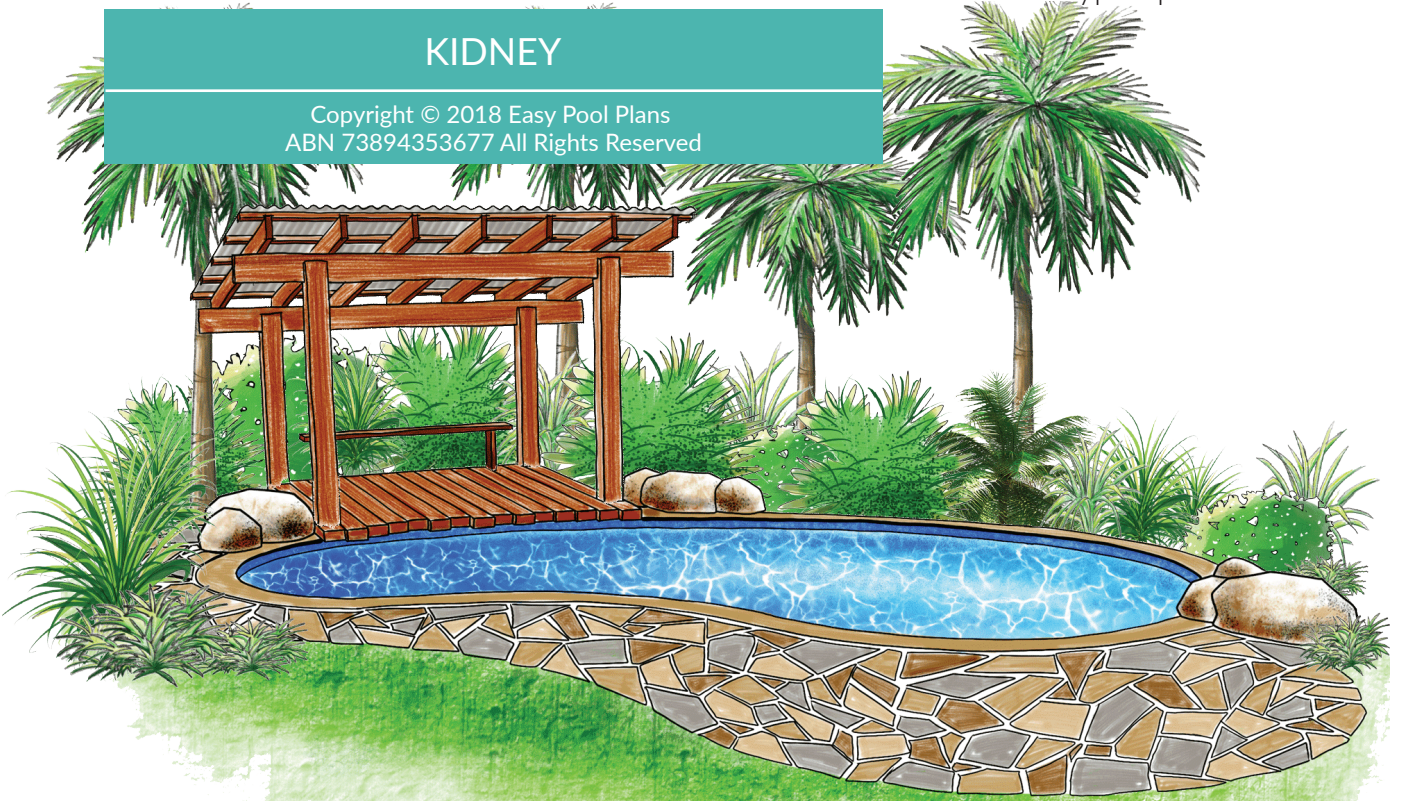

KIDNEY

Copyright © 2018 Easy Pool Plans
ABN 73894353677 All Rights Reserved

© 2018 Easy Pool Plans